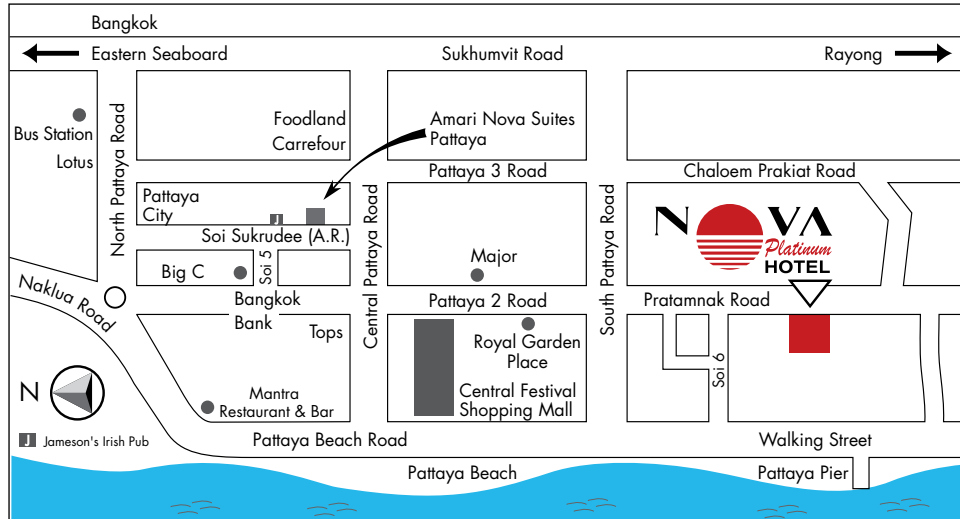

FACT SHEET

LOCATION

Nova Platinum Hotel is a stylish first class hotel, located in South Pattaya. This low-rise property, with three separate wings each with their own check-in and lobby, provides an excellent stay for both business and leisure travellers. With its convenient location, guests can reach the main Pattaya entertainment (Walking Street) and shopping district within a short walk, as well as the pier, which provides access to nearby islands.

Tel: +66 (0) 3871 1345

Fax: +66 (0) 3871 1346

Email: reservations@novaplatinum.amari.com

TRANSPORTATION

From	Distance	Time	By
Suvarnabhumi International Airport, Bangkok	125 km	1.5 hrs	Car
U-Thapao International Airport, Pattaya	45 km	45 mins	Car
Bali Hai Pier Bangkok	300 m	5 mins	Car
Bangkok	145 km	2.5 hrs	Car
Bangkok-Pattaya Hospital	5 km	15 mins	Car
Bang Saen	50 km	1 hr	Car
Central Festival Shopping Mall	1.5 km	5 mins	Car
Floating Market	10 km	15 mins	Car
Jomtien Beach	2 km	10 mins	Car
Pattaya Exhibition and Convention Hall	5 km	20 mins	Car
Pattaya Memorial Hospital	800 m	10 mins	Car
Rayong	60 km	1 hr	Car
Siam Country Club	20 km	30 mins	Car
Sri Racha Tiger Zoo	20 km	30 mins	Car
Koh Samet Island	80 km	1.5 hrs	Car/Ferry
Koh Lan Island	10 km	15 mins	Boat
Mike Shopping Centre	700 m	10 mins	Walk
Royal Garden Shopping Mall	500 m	10 mins	Walk
Walking Street	300 m	5 mins	Walk